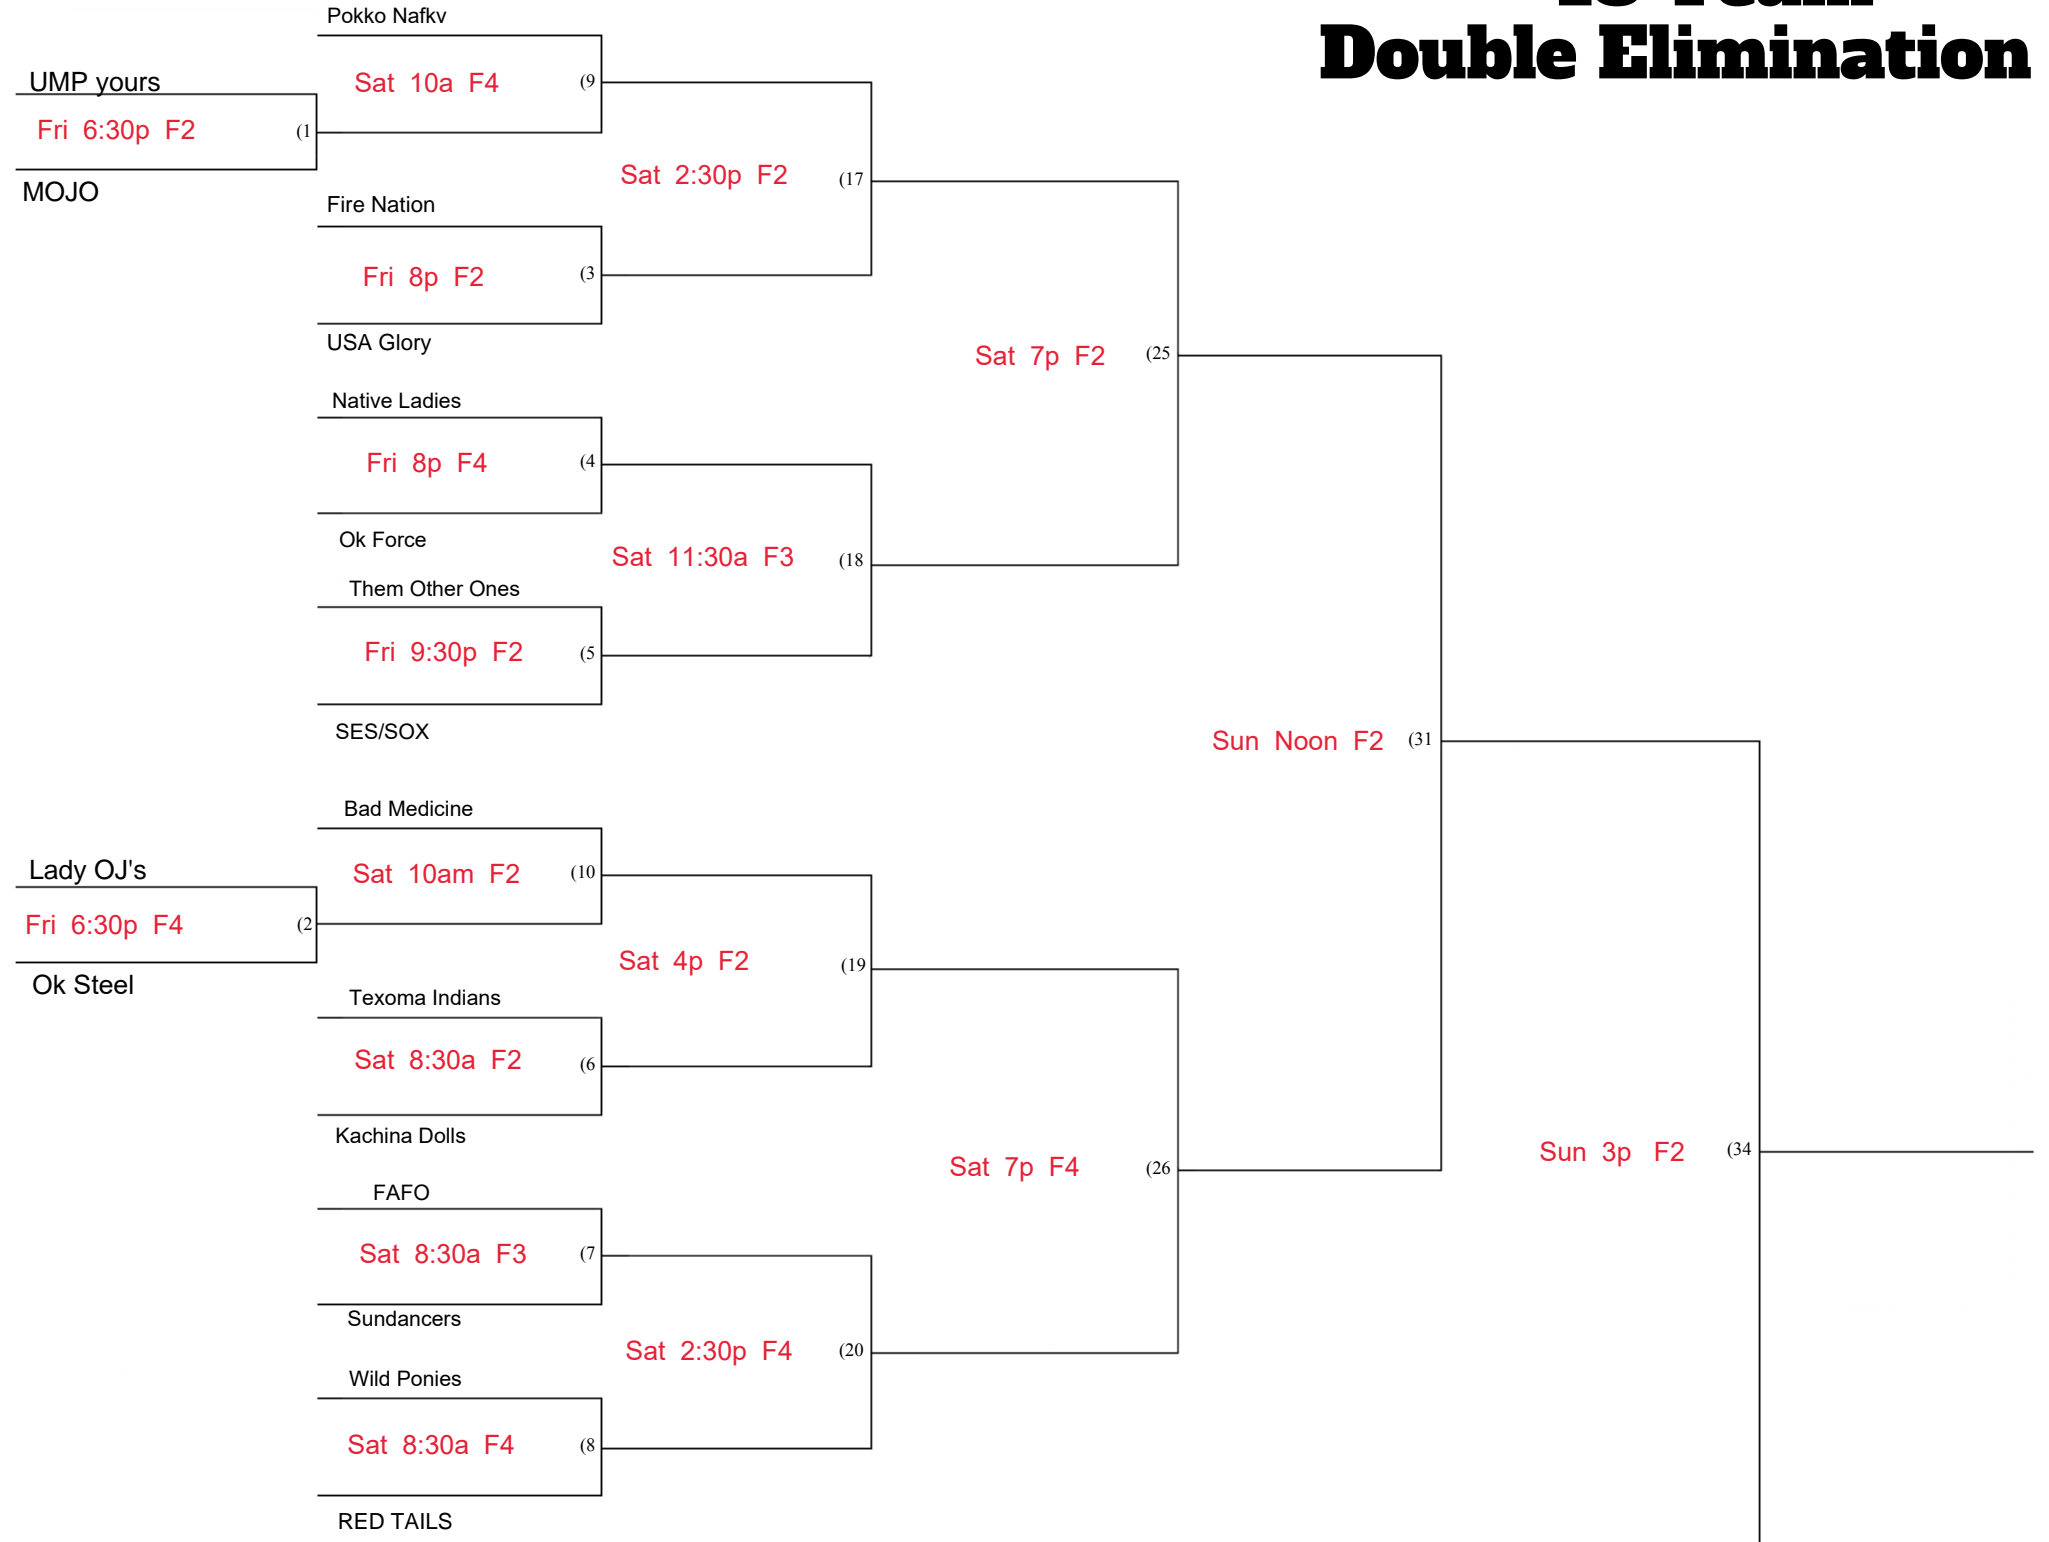

18 Team Double Elimination

Loser's Bracket